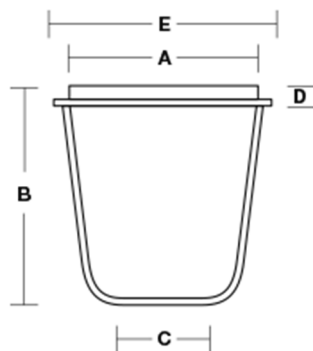

Crucible

Code	A	B	C	D	E	Estimated Weight (g)
LC1	37mm	35mm	20mm	5mm	44mm	45
LC2	35mm	38mm	21mm	5mm	44mm	45
LC3	37mm	35mm	30mm	5mm	44mm	45

Mould

Code	A	B	C	Estimated Weight (g)
LM1	35/36mm	7.2mm	44mm	35
LM2	35/38.5mm	7.2mm	44mm	45
LM3	39/41mm	4.2mm	47mm	40
LM4	39/41mm	5.0mm	52mm	40